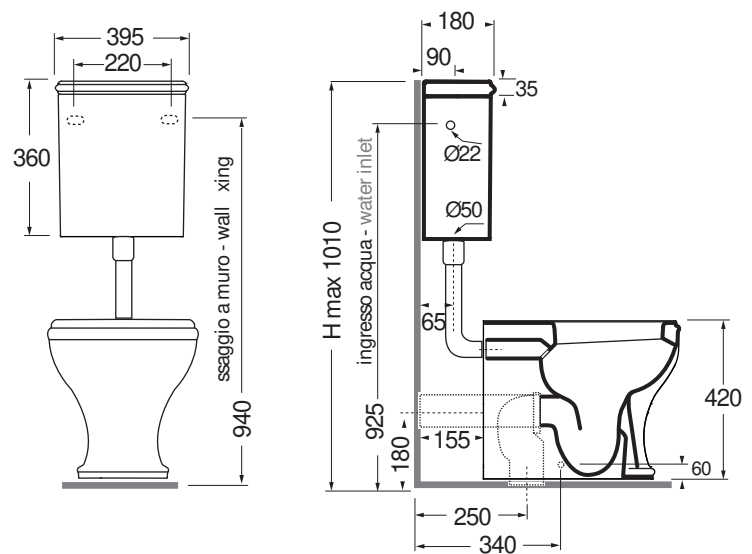

CHCSZA000000 cassetta a zaino e cassetta alta/low-level cistern and high-level cistern

codice
code

Cassetta a zaino con coperchio.
Low-level cistern with cover.

bianco lucido/ shiny white

CHCSZA000000BI

CM 39,5x18x36

plt italy pz. 15 - plt export pcs. 20

kg 13,5

scala/ scale 1:20 dimensioni/dimensions in mm

Complements:

codice
code

Batteria di scarico per cassetta a zaino con tubo cromo.
Flush mechanism for low-level cistern with chromed pipe.

B 1900 CZ

Batteria di scarico per cassetta a zaino con tubo oro.
Flush mechanism for low-level cistern with gold pipe.

B 1900 CZ/O

Batteria di scarico per cassetta a zaino con tubo bronzo.
Flush mechanism for low-level cistern with bronze pipe.

B 1900 CZ/B

Cassetta alta con coperchio
High-level cistern with cover

bianco lucido/ shiny white

CHA 400/C

TECHNICAL SHEET n°: 01	DESIGNER: LAUDANI & ROMANELLI	CODE: CHCSZA000000	Azzurra sanitari in ceramica S.p.a. via Civita Castellana snc 01030 Castel S.Elia (VT) - ITALY Tel.+39.0761 518155 Fax.+39.0761 514560		
SHEET FORMAT: A4	ISO	REVISION: 01	SCALE: 1:20	DATE: 03/07/2018	
REGULATIONS: CE EN 997/ EN33 / Dop-997 *					
All the measurements respect the tolerances provided by the "AZZURRA QUALITY GUIDELINES".					