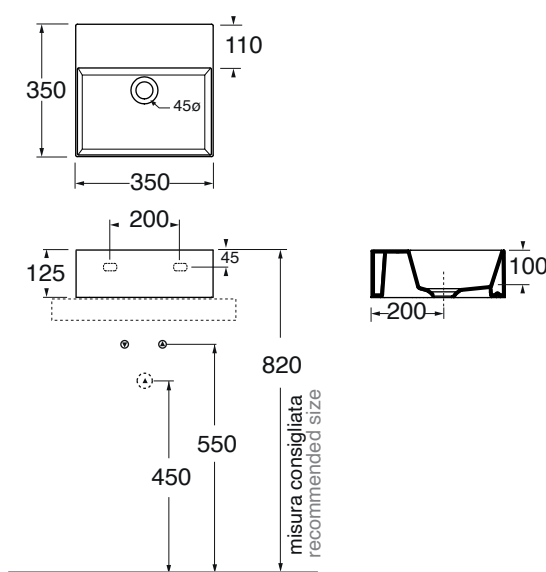

ELEGANCE squared

AZZURRA®

ELLP035350Q0

lavabi/ washbasin

codice
code

Lavabo SQUARED cm 35x35 appoggio/sospeso .
Squared cm 35x35 over counter/wall-hung washbasin.

bianco lucido/shiny white

ELLP035350QMBI

finiture COLORS 1250 /COLORS 1250° finishing

ELLP035350Q0

(Specificare il colore al momento dell'ordine/Specify the color when ordering)

ELLP035350Q0... CA/CE/CT...

finiture SHINE/SHINE finishing

ELLP035350Q0

(Specificare il colore al momento dell'ordine/ Specify the color when ordering)

ELLP035350Q0... PS/SA/SS...

finiture LUXURY/LUXURY finishing

ELLP035350Q0

(Specificare il colore al momento dell'ordine/Specify the color when ordering)

ELLP035350Q0... OG/PL/OR...

CM 42x35XH12,5

plt Italy pz. 24 - plt export pcs. 50

kg 9,5

scala/scale 1:20 dimensioni/dimensions in mm

Gamma di colori disponibile per lavabo e pilette in ceramica

Color range available for washbasins and ceramic drain cap

Ceramica

BI
bianco lucido
shiny white

LUXURY

OG
oro
gold

PL
platino
platinum

OR
oro rosa
rose gold

COLORS 1250°