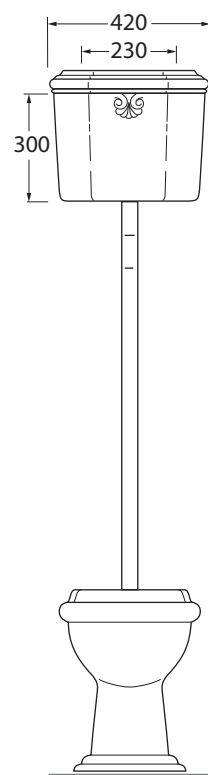

JUCSAL000000

JUBILAEUM

codice  
code

Cassetta alta con coperchio.  
Jubilaeum high-level cistern.

bianco lucido/ shiny white

JUCSAL000000BI

CM 42x20xh35

plt italy pz. 5 - plt export pcs.10

kg 22,5

scala/scale 1:20 dimensioni/dimensions in mm

Complementi/complements:

Codice  
code

Batteria di scarico per cassetta alta con coperchio completa di catenella e tubo cromo.

Flush mechanism for high-level cistern with cover, provided with chromed chainlet and pipe.

B 1900/TC

Batteria di scarico per cassetta alta con coperchio completa catenella e tubo oro.

Flush mechanism for high-level cistern with cover, provided with gold chainlet and pipe.

B 1900/TO

Batteria di scarico per cassetta alta con coperchio completa catenella e tubo bronzo.

Flush mechanism for high-level cistern with cover, provided with bronze chainlet and tube.

B 1900/TB

TECHNICAL SHEET n°: <b>01</b>	DESIGNER: <b>OFFICINA AZZURRA</b>	CODE: <b>JUCSAL000000</b>	Azzurra sanitari in ceramica S.p.a. via Civita Castellana snc 01030 Castel S.Elia (VT) - ITALY Tel.+39.0761 518155 Fax.+39.0761 514560	
SHEET FORMAT: <b>A4</b>	ISO	REVISION: <b>02</b>	SCALE: <b>1:20</b>	DATE: <b>26/07/2019</b>
REGULATIONS				
All the measurements respect the tolerances provided by the "AZZURRA QUALITY GUIDELINES".				