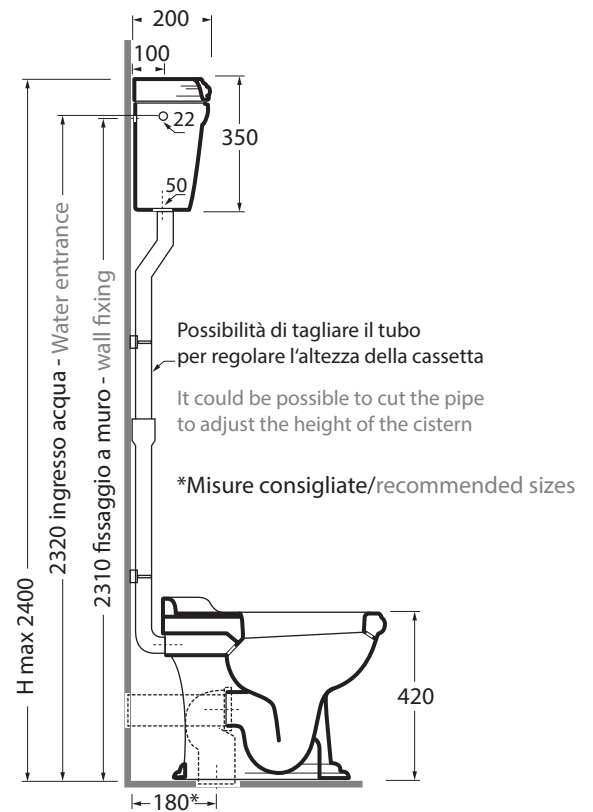

JUCSAL000000

JUBILAEUM

codice  
code

Cassetta alta con coperchio.  
Jubilaeum high-level cistern.

bianco lucido/ shiny white

JUCSAL000000BI

CM 42x20xh35

plt italy pz. 5 - plt export pcs.10

kg 22,5

scala/scale 1:20 dimensioni/dimensions in mm

Complementi/complements:

Codice  
code

Batteria di scarico per cassetta alta con coperchio completa di catenella e tubo cromo.

Flush mechanism for high-level cistern with cover, provided with chromed chainlet and pipe.

B 1900/TC

Batteria di scarico per cassetta alta con coperchio completa catenella e tubo oro.

Flush mechanism for high-level cistern with cover, provided with gold chainlet and pipe.

B 1900/TO

Batteria di scarico per cassetta alta con coperchio completa catenella e tubo bronzo.

Flush mechanism for high-level cistern with cover, provided with bronze chainlet and tube.

B 1900/TB

TECHNICAL SHEET n°: <b>01</b>	DESIGNER: <b>OFFICINA AZZURRA</b>	CODE: <b>JUCSAL000000</b>	Azzurra sanitari in ceramica S.p.a. via Civita Castellana snc 01030 Castel S.Elia (VT) - ITALY Tel.+39.0761 518155 Fax.+39.0761 514560	
SHEET FORMAT: <b>A4</b>	ISO	REVISION: <b>02</b>	SCALE: <b>1:20</b>	DATE: <b>26/07/2019</b>
REGULATIONS				
All the measurements respect the tolerances provided by the "AZZURRA QUALITY GUIDELINES".				