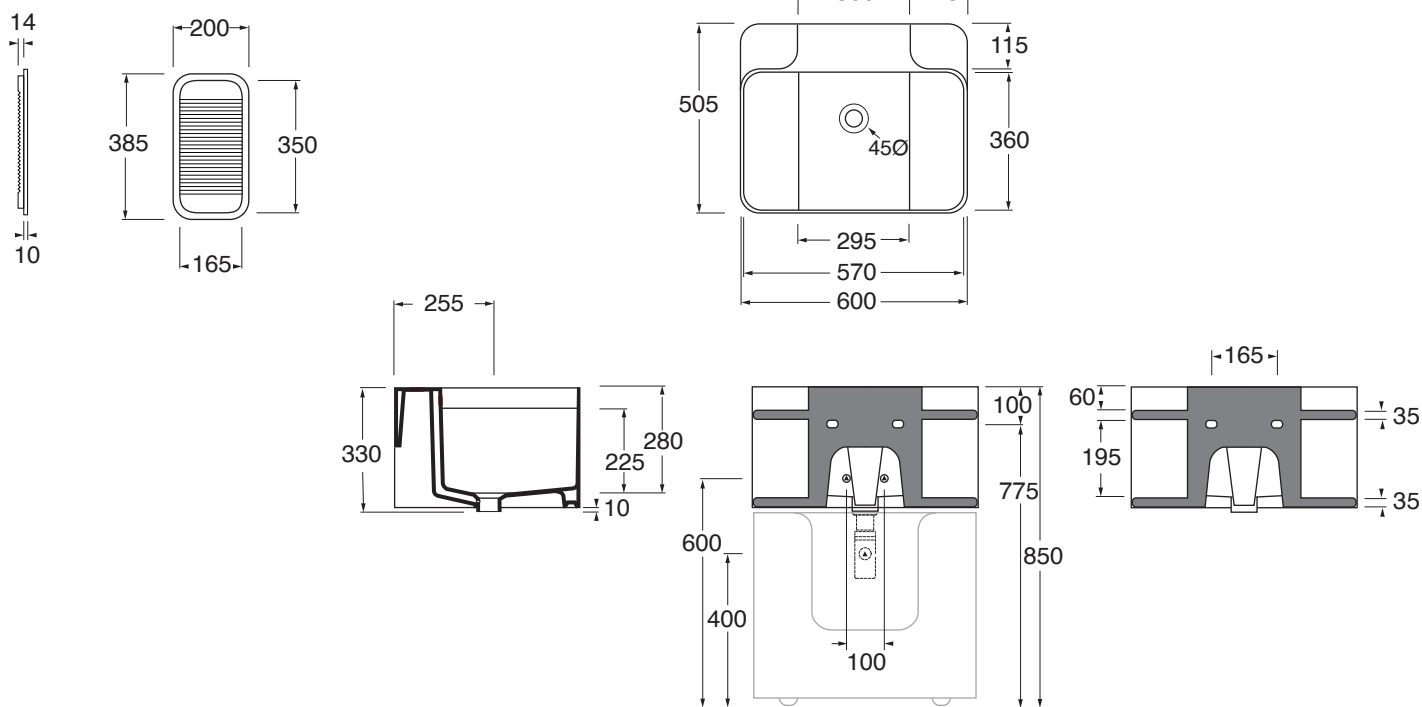

LALS060500A0

lavabi/ washbasin

codice  
code

Lavabo Anfibio sospeso senza foro completo di piano in legno.  
Anfibio wall-hung washbasin no hole with wooden top included.

bianco lucido/shiny white

LALS060500A0BI

CM60x50xh33

plt italy pz.12 - plt export pcs.24

kg 35

scala/scale 1:20 dimensioni/dimensions in mm

Ceramica

BI  
bianco lucido  
shiny white

Complementi/complements:

Codice  
code

Piletta automatica con troppo pieno  
Automatic waste system with over flow

PILTR

kg 0,5

TECHNICAL SHEET n°: <b>01</b>	DESIGNER: <b>MATTEO RAGNI</b>	CODE: <b>LALS060500A0</b>	Azzurra sanitari in ceramica S.p.a. via Civita Castellana snc 01030 Castel S.Elia (VT) - ITALY Tel.+39.0761 518155 Fax.+39.0761 514560		
SHEET FORMAT: <b>A4</b>	ISO	REVISION: <b>04</b>	SCALE: <b>1:20</b>	DATE: <b>8/11/2022</b>	
REGULATIONS: <b>CE EN 14688 / EN32 / Dop-14688</b>					
All the measurements respect the tolerances provided by the "AZZURRA QUALITY GUIDELINES".					