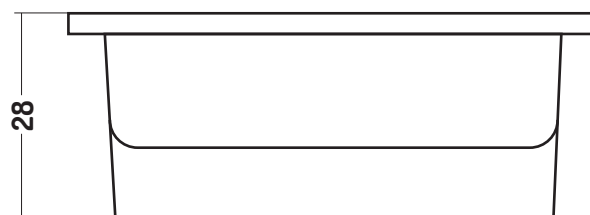

Caratteristiche

Smalto
Antibatterico
Antibacterial
Glaze

Facilità di pulizia
Easy to Clean

DISEGNO CERAMICA SRL

Via del Bocciodromo snc
01035 Gallese Scalo (VT) ITALY

Tel. +39.0761.496725
Fax +39.0761.496726

info@disegnoceramica.com

Ufficio Commerciale ITALIA

giacinta@disegnoceramica.com
annamosi@disegnoceramica.com

Ufficio Export

novella@disegnoceramica.com
natalie@disegnoceramica.com

Ufficio Tecnico

ufficiotecnico@disegnoceramica.com