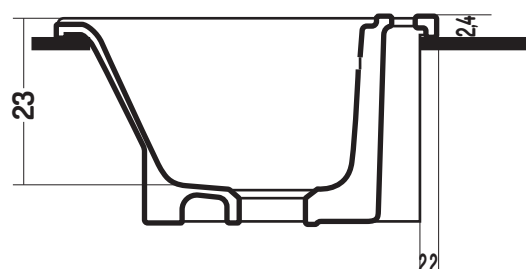

Caratteristiche

Smalto
Antibatterico
Antibacterial
Glaze

Facilità di pulizia
Easy to Clean

DISEGNO CERAMICA SRL

Via del Bocciodromo snc
01035 Gallese Scalo (VT) ITALY

Tel. +39.0761.496725
Fax +39.0761.496726

info@disegnoceramica.com

Ufficio Commerciale ITALIA

giacinta@disegnoceramica.com
annamosi@disegnoceramica.com

Ufficio Export

novella@disegnoceramica.com
natalie@disegnoceramica.com

Ufficio Tecnico

ufficiotecnico@disegnoceramica.com