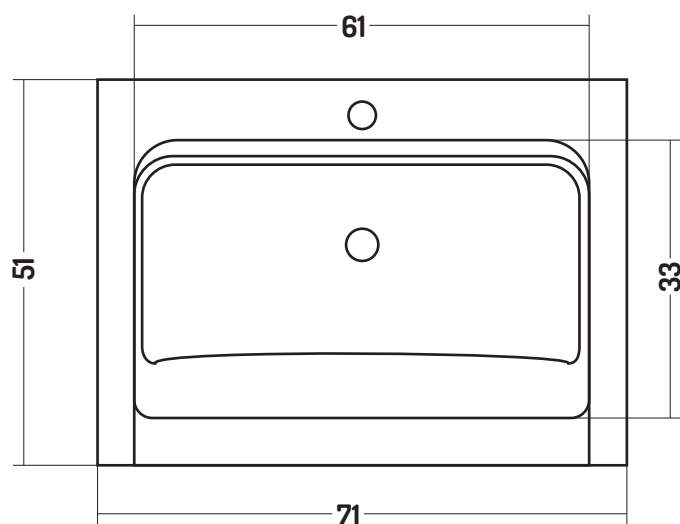

Caratteristiche

Smalto
Antibatterico
Antibacterial
Glaze

Facilità di pulizia
Easy to Clean

DISEGNO CERAMICA SRL

Via del Bocciodromo snc
01035 Gallese Scalo (VT) ITALY

Tel. +39.0761.496725
Fax +39.0761.496726

info@disegnoceramica.com

Ufficio Commerciale ITALIA

giacinta@disegnoceramica.com
annamosi@disegnoceramica.com

Ufficio Export

novella@disegnoceramica.com
natalie@disegnoceramica.com

Ufficio Tecnico

ufficiotecnico@disegnoceramica.com