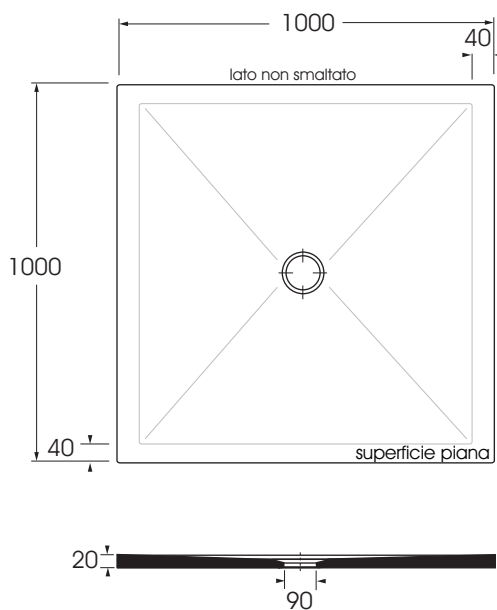

SDPD10010020

piatto doccia/ shower tray

codice
code

Piatto doccia SoloDue H2 cm 100 X 100.
SoloDue h2 cm 100 X 100 shower tray.

cotone/ cotton

SDPD10010020CT

finiture COLORS 1250°/ COLORS 1250° finishing

SDPD10010020...

scala/scale 1:20 dimensioni/dimensions in mm

- Colori disponibili per tutti i prodotti SOLODUE
e per il tappo copripiletta

COLORS 1250°

- Available for all SOLODUE products
and for the free flow drains

Le malteceramiche

SHINE

Complementi/complements:

Codice
code

Codice
code

Piletta doccia 1" 1/4 di diametro (ø 90) con tappo COLORATO:
COLORS 1250° / Le malteceramiche / SHINE

1" 1/4 (ø 90) diameter waste system for shower tray provided with
colors top: COLORS 1250° / le malteceramiche / SHINE

SIF/H2C

Piletta doccia 1" 1/4 di diametro (ø 90) con tappo CROMATO:

1" 1/4 (ø 90) diameter waste system for shower tray provided with
CROME

SIF/H2

TECHNICAL SHEET n°: 01	DESIGNER: OFFICINA AZZURRA	CODE: SDPD10010020	Azzurra sanitari in ceramica S.p.a. via Civita Castellana snc 01030 Castel S.Elia (VT) - ITALY Tel.+39.0761 518155 Fax.+39.0761 514560	
SHEET FORMAT: A4	ISO	REVISION: 03	SCALE: 1:20	DATE: 19/01/2023
REGULATIONS: CE EN 14527 / EN251 / Dop-14527*				
All the measurements respect the tolerances provided by the "AZZURRA QUALITY GUIDELINES".				